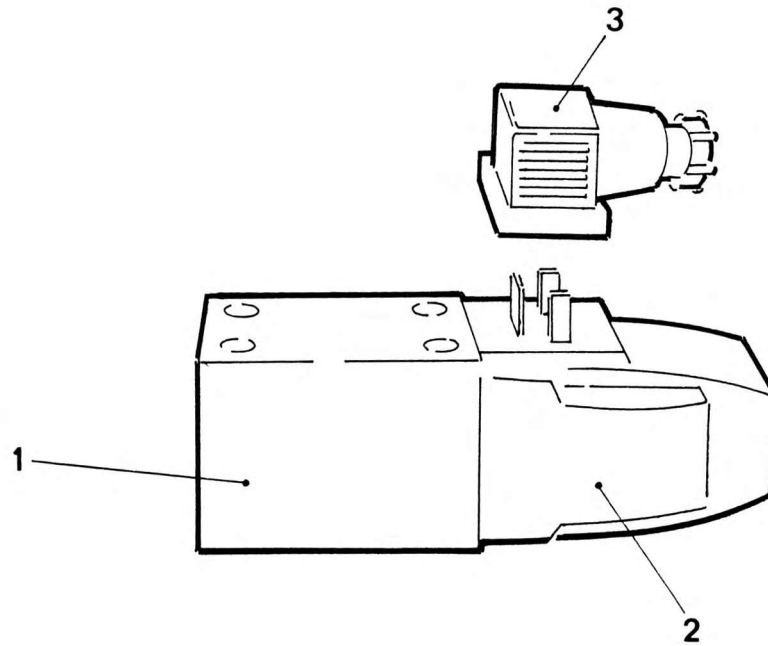

SOLENOID VALVE

NO.	PART NO.	QTY.	DESCRIPTION	NO.	PART NO.	QTY.	DESCRIPTION
-	8353988	1	Valve Assembly				
1 %	8391928	1	Seal Kit) Early				
2 %	8392452	1	Solenoid) Design				
3	8781132	1	Socket				
1 %	9-926-107414	1	Seal Kit) Later				
2 %	9-926-107413	1	Solenoid) Design				

% From approximately June 1989 this Valve had a design change. To ascertain correct parts fitted please quote the part number stamped on the solenoid.